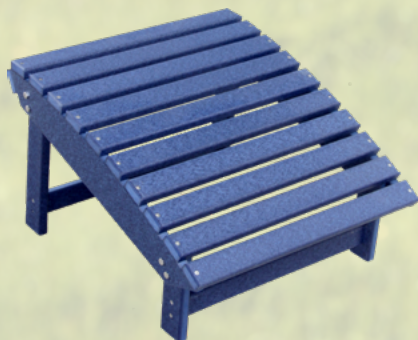

Adirondack Seating

2' Adirondack
Chair
24ADC

41"t - 31"w - 28"d
Arms 24.63" t
Shown in Mahogany

Beach Chair
24BC

39"t - 30"w - 35"d
Shown in Tudor Brown

Adjustable
Ottoman
A02024

14"t - 20"w - 24"d
Shown in Patriot