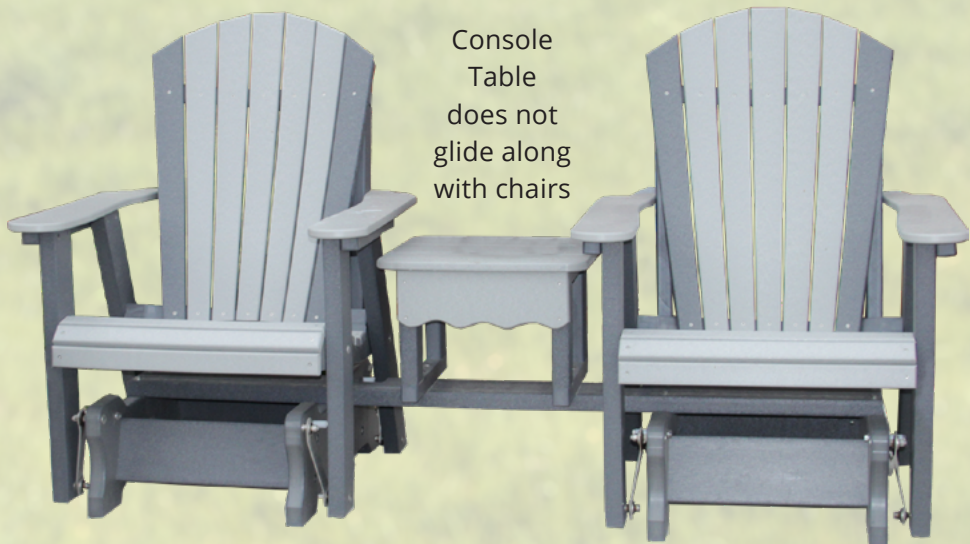

4' Adirondack Glider

48ADG

42"t - 28"d - 56"w

Shown in Lt Gray & Black with Black trim

Adirondack Settee & Console

60ADS

42"t - 29" d - 72"w

Shown in Lt Gray & Dark Gray with Dark Gray trim