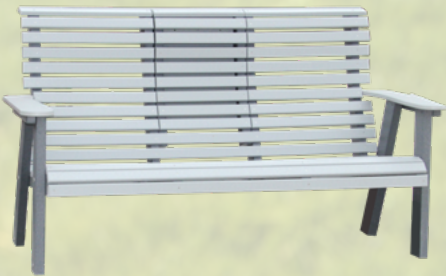

48RBG

42''t - 35''d - 56''w - Shown in Weathered Wood & Black

5' Rollback Glider

60RBG

42''t - 35''d - 68''w

Shown in Lt Gray & Dark Gray

Rollback Glider & Hinged Console **60RBG-C**

42"t - 35"d - 68"w - Arms 28.63" t

Console can be closed for seating, or open for handy cup holder
Shown in Lt Gray & Dk Gray

Rollback Bench & Hinged Console **60RBB-C**

41"t - 35"d - 68"w

Rollback Swing

60RBSW

42"t - 35"d - 68"w

This only includes the swing seat and chains - A Frame not included